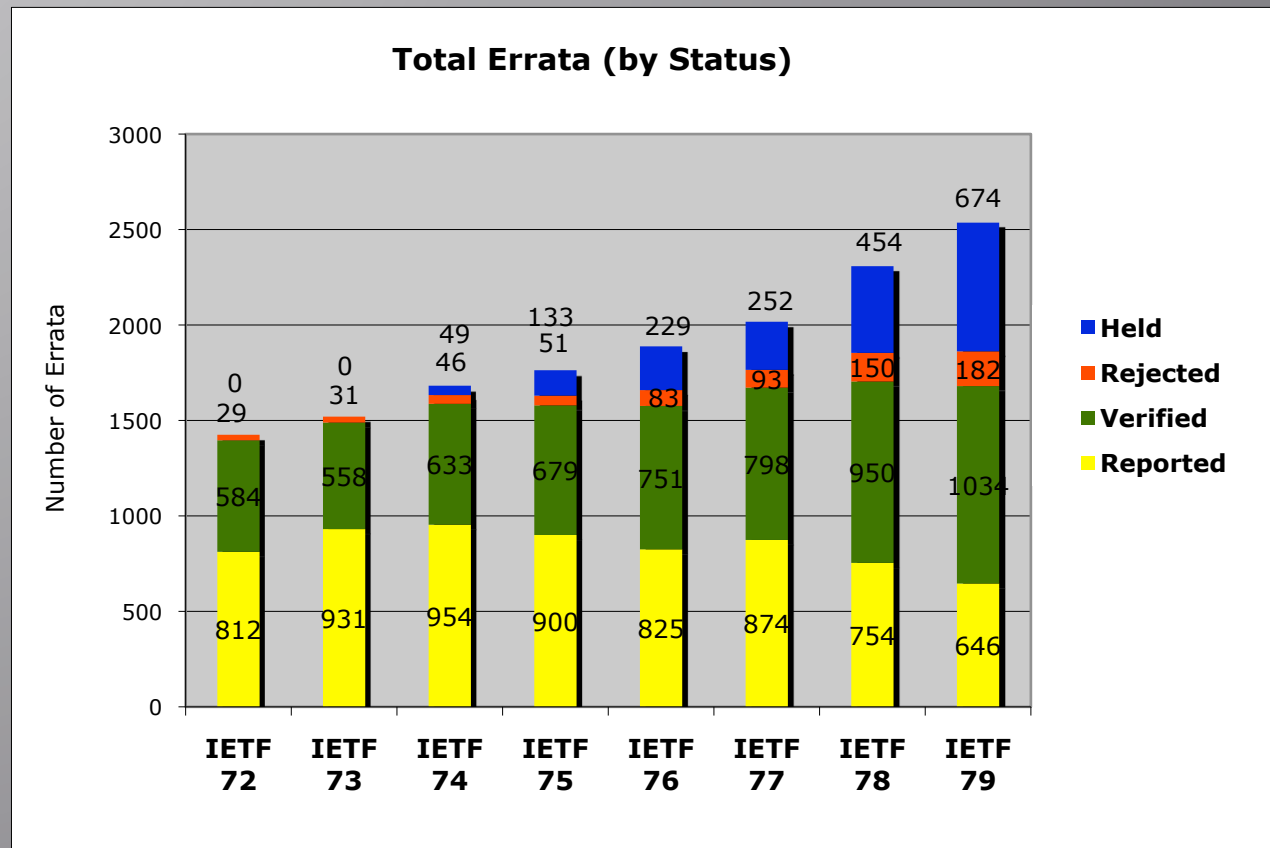

Monthly Sub and Pub Rates

Current RFC Editor Queue

(as of 31 October 2010)

Current Q	IETF	Non-WG IETF	IAB	IRTF	Independent	Total	Median Wks in Q
EDIT	25	10	1	1	2	39	3.1
RFC-EDITOR	9	1				10	2.7
AUTH48	9	7			1	17	4.0
AUTH	2					2	
IANA						0	
REF	1					1	
MISSREF	30	6			1	37	
TO					6	6	
IESG	1					1	
ISR					22	22	
ISR-AUTH					5	5	
TOTAL	77	24	1	1	37	140	

Annual Publication Rate

2004: 281

2005: 327

2006: 459

2007: 320

2008: 290

2009: 286

YTD: 338

http://www.rfc-editor.org/num_rfc_year.html

Total Errata over 8 IETF Meetings

Annual Technical Errata Rate

RFC Editor Stats and Charts

More available at:

- <http://www.rfc-editor.org/RFCeditor.html>