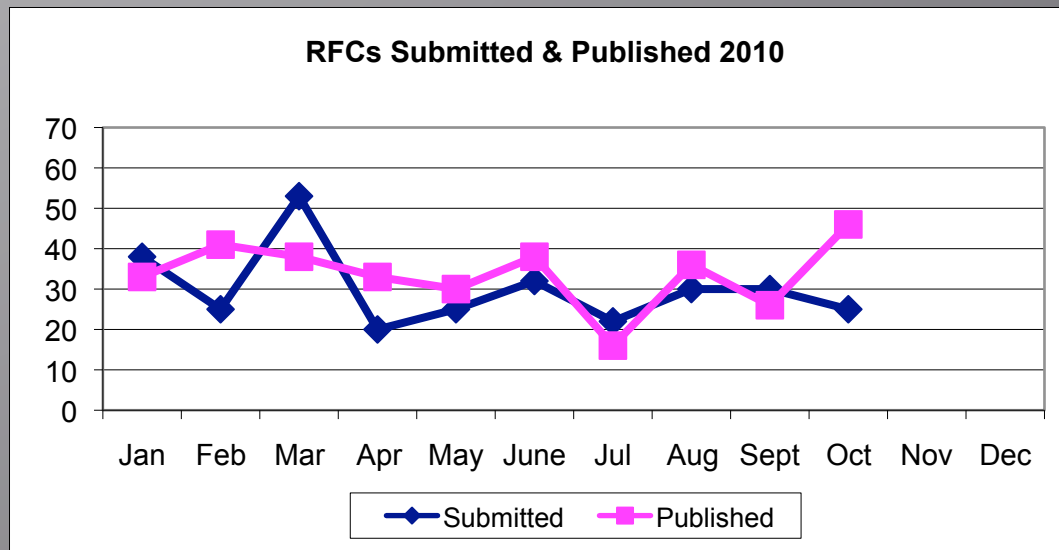

Monthly Sub and Pub Rates

Current RFC Editor Queue

(as of 31 October 2010)

Current Q	IETF	Non-WG IETF	IAB	IRTF	Independent	Total	Median Wks in Q
EDIT	25	10	1	1	2	39	3.1
RFC-EDITOR	9	1				10	2.7
AUTH48	9	7			1	17	4.0
AUTH	2					2	
IANA						0	
REF	1					1	
MISSREF	30	6			1	37	
TO					6	6	
IESG	1					1	
ISR					22	22	
ISR-AUTH					5	5	
TOTAL	77	24	1	1	37	140