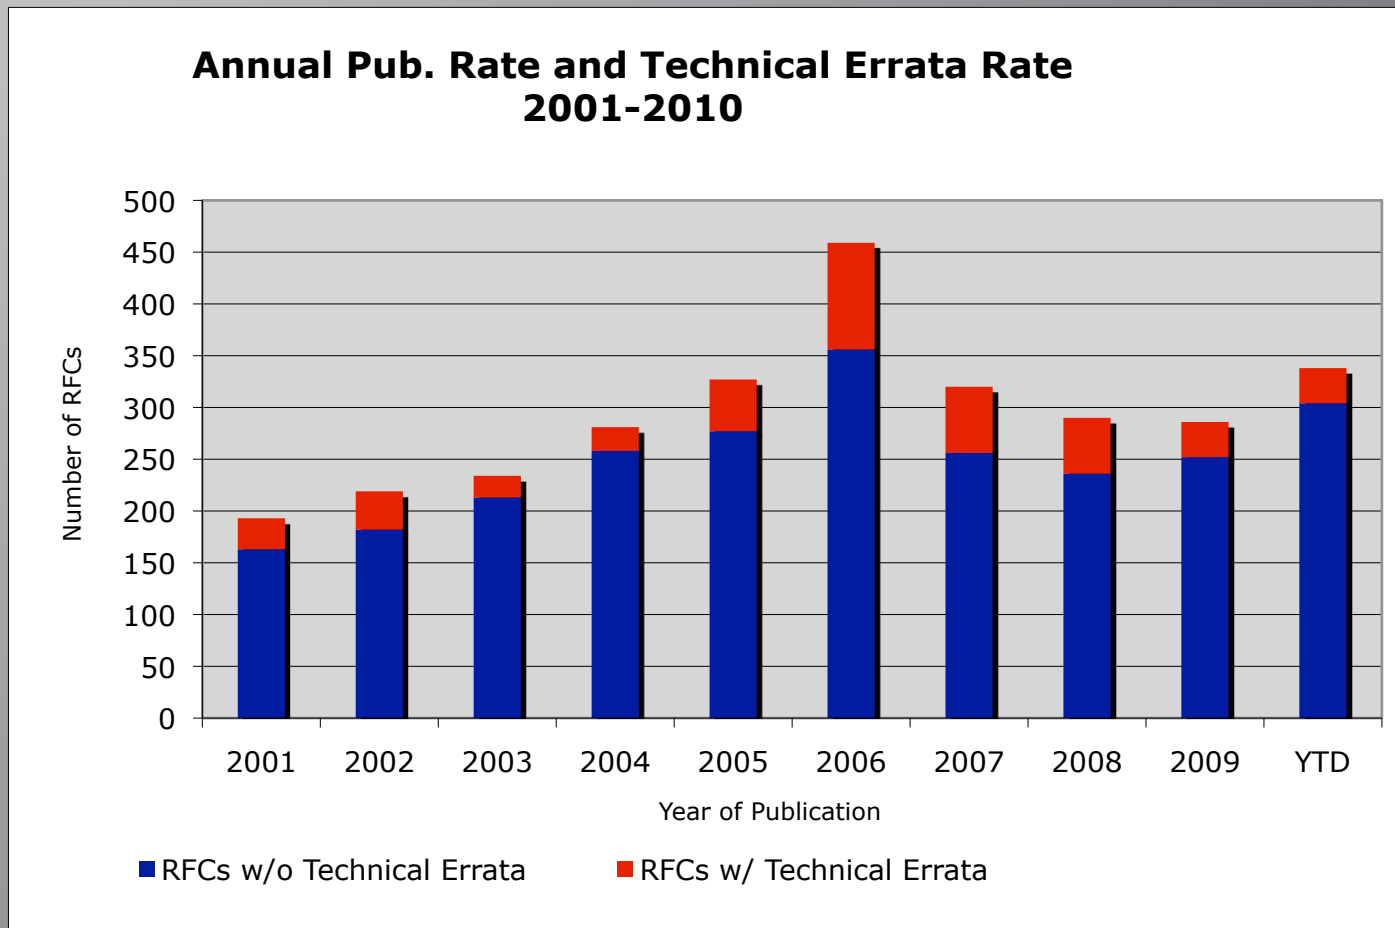

http://www.rfc-editor.org/num_rfc_year.html

Total Errata over 8 IETF Meetings

Annual Technical Errata Rate

RFC Editor Stats and Charts

More available at:

- <http://www.rfc-editor.org/RFCeditor.html>