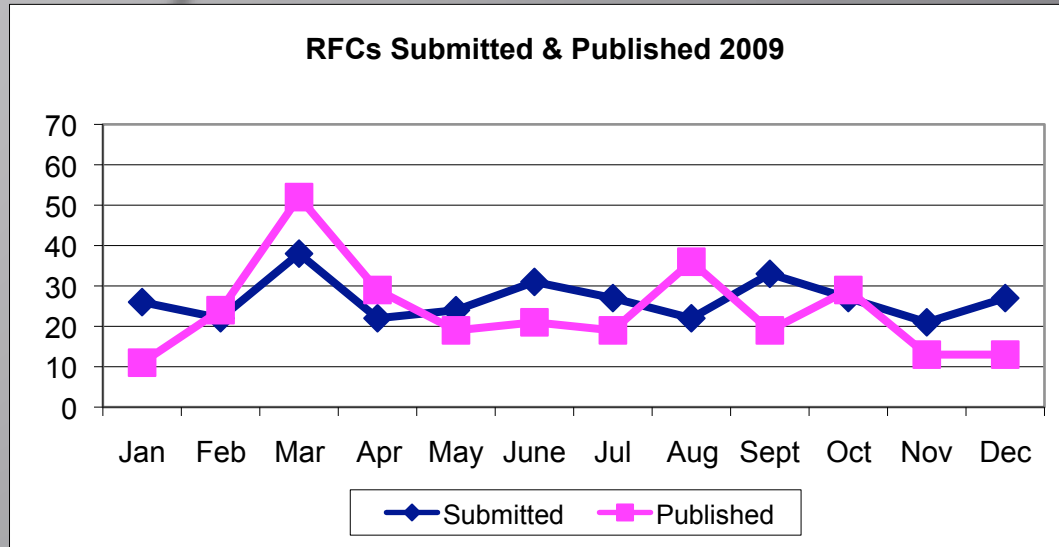

Monthly Sub and Pub Rates

Current RFC Editor Queue

(as of 31 October 2010)

Current Q	IETF	Non-WG IETF	IAB	IRTF	Independent	Total	Median Wks in Q
EDIT	25	10	1	1	2	39	3.1
RFC-EDITOR	9	1				10	2.7
AUTH48	9	7			1	17	4.0
AUTH	2					2	
IANA						0	
REF	1					1	
MISSREF	30	6			1	37	
TO					6	6	
IESG	1					1	
ISR					22	22	
ISR-AUTH					5	5	
TOTAL	77	24	1	1	37	140