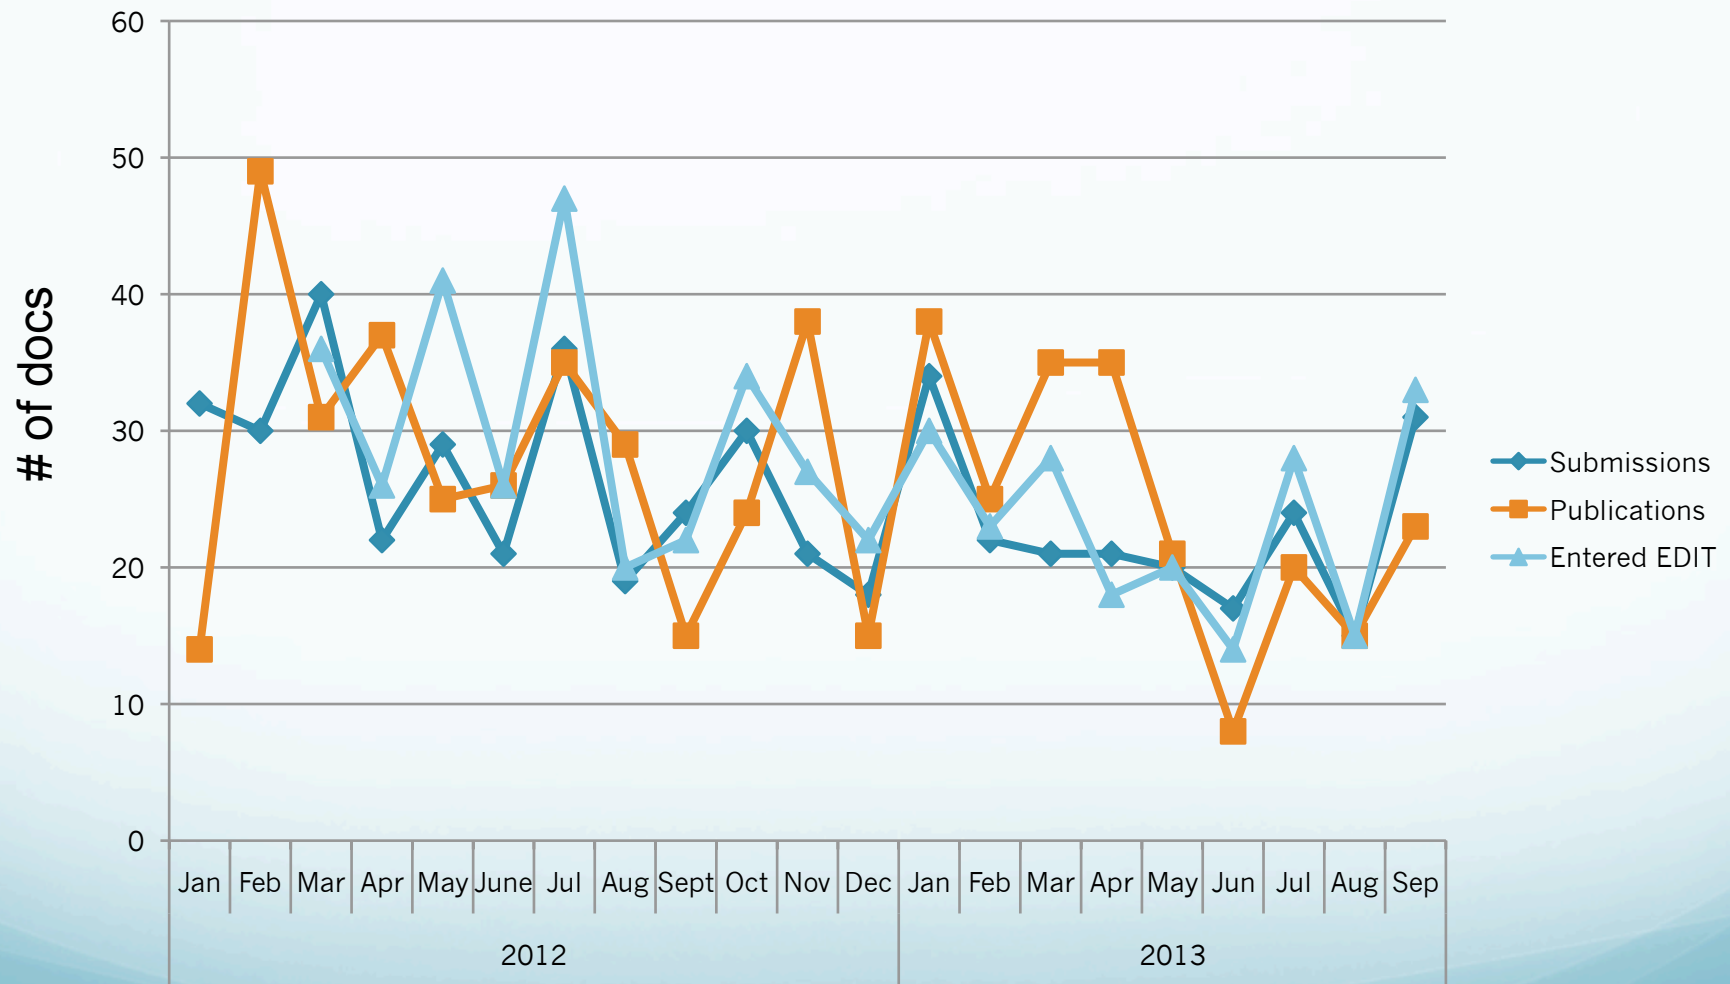

Monthly Queue

RPC PROCESSING TIMES

	2012		2013										12mo Avg
	Nov	Dec	Jan	Feb	Mar	Apr	May	Jun	Jul	Aug	Sep	Oct	
Met SLA Target (67% RET or better)													83%
% of docs pub <= 6 wks	55%	87%	76%	92%	73%	74%	52%	88%	90%	93%	91%	82%	79%
# of docs pub <=6 wks	21	13	29	23	19	26	11	7	18	14	21	14	18
total # of docs pub	38	15	38	25	26	35	21	8	20	15	23	17	23
total # of docs sub	21	18	34	22	25	21	20	17	24	15	31	26	23
67th percentile (wks)	6.3	5.5	5.2	3.8	5.7	5.2	6.4	5.4	5.4	5.3	5.5	5.1	5.4