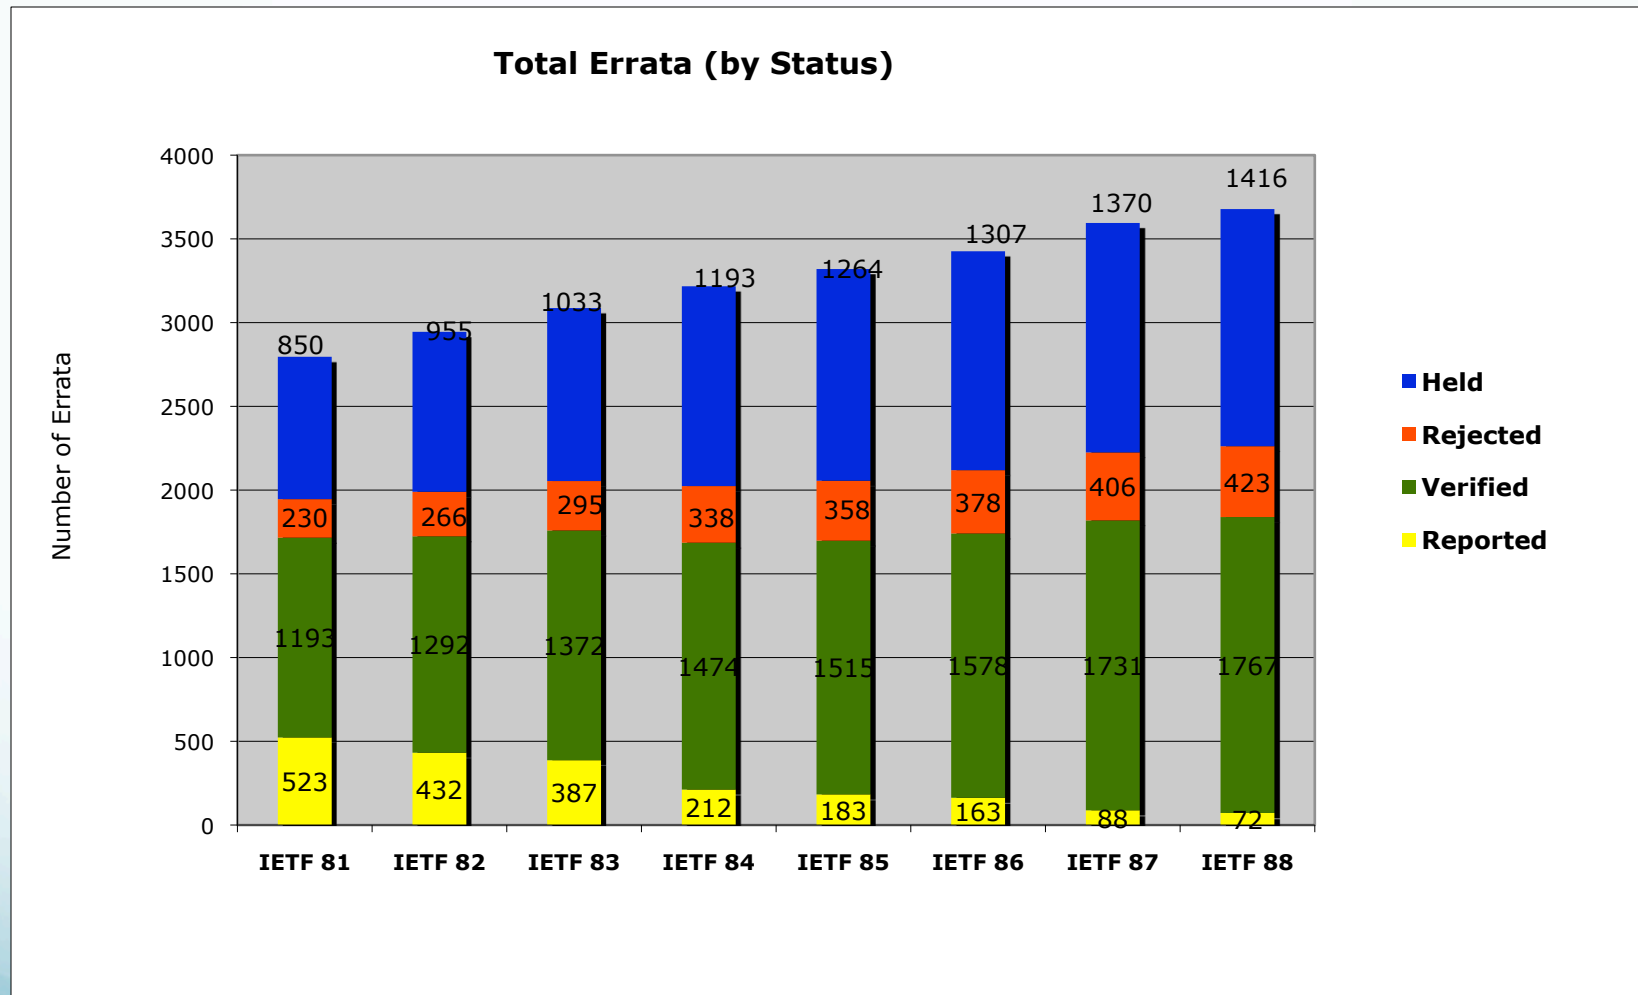

SUBMISSION & PUBLICATION RATE

(1 August – 31 October 2013)

Since IETF 87	Submissions 70	Publications 55 ~1391 pgs
IETF	61	46
Working Group	49	42
Individual - AD Sponsored	12	7
IAB	1	1
IRTF	1	1
Independent	7	4

Annual Subs & Pubs

Total Errata over 8 IETFs

as of 2013-10-31

Reported Errata by Source of RFC

as of 2013-10-31

What's New

- RSS feed of recently published RFCs
 - <http://www.rfc-editor.org/rfcrss.xml>
 - Links to info pages
- Info Pages Updates:
 - Links to IETF IPR disclosures
 - Links to citation libraries (TXT and XML)
- Errata verification pages more standard flow
- Made improvements to search page based on feedback
 - Added "AND" functionality for searching by Title/Keyword (and abstract).
Example: ability to search for RFCs about SIP AND security.
 - Added "This month" and "This year" for quick links under Publication Date.