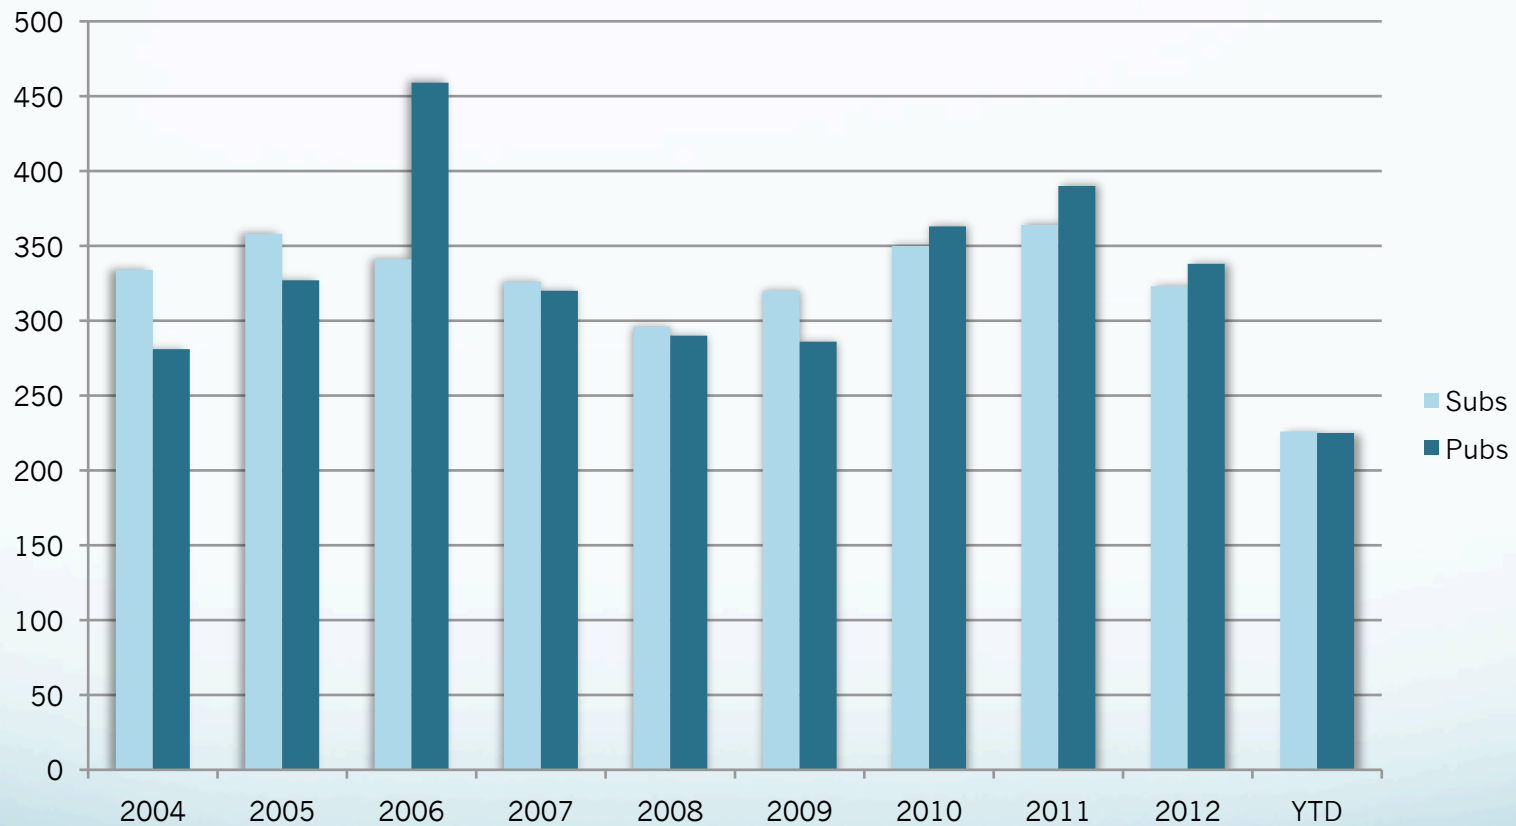

SUBMISSION & PUBLICATION RATE

(1 August – 31 October 2013)

Since IETF 87	Submissions 70	Publications 55 ~1391 pgs
IETF	61	46
Working Group	49	42
Individual - AD Sponsored	12	7
IAB	1	1
IRTF	1	1
Independent	7	4

Annual Subs & Pubs