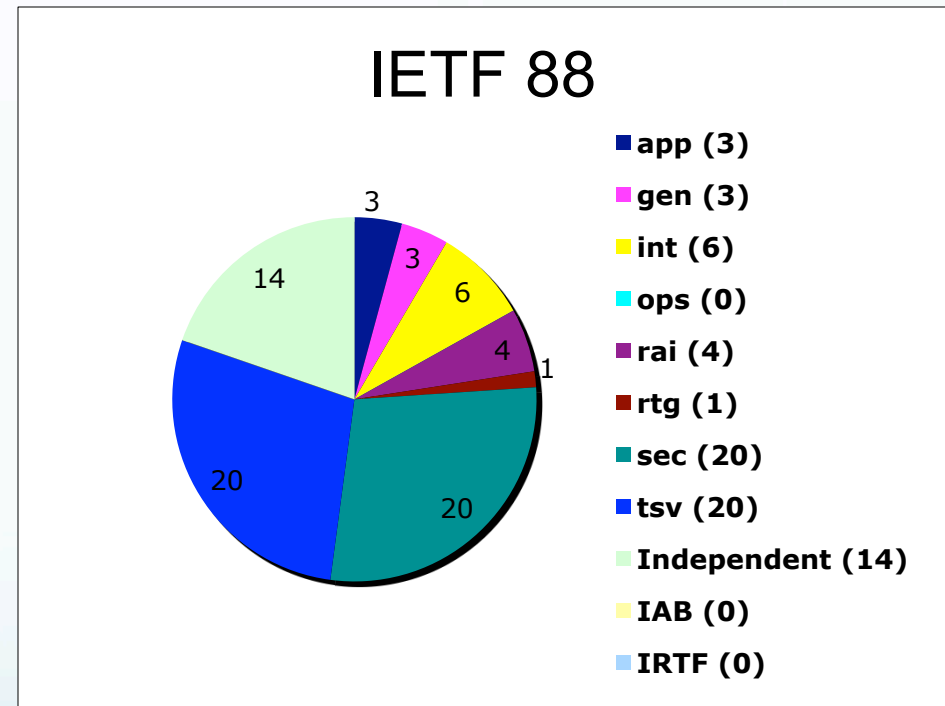

SUBMISSION & PUBLICATION RATE

(1 August – 31 October 2013)

Since IETF 87	Submissions 70	Publications 55 ~1391 pgs
IETF	61	46
Working Group	49	42
Individual - AD Sponsored	12	7
IAB	1	1
IRTF	1	1
Independent	7	4

Annual Subs & Pubs

Total Errata over 8 IETFs

as of 2013-10-31

Reported Errata by Source of RFC

as of 2013-10-31

What's New

- RSS feed of recently published RFCs
 - <http://www.rfc-editor.org/rfcrss.xml>
 - Links to info pages
- Info Pages Updates:
 - Links to IETF IPR disclosures
 - Links to citation libraries (TXT and XML)
- Errata verification pages more standard flow
- Made improvements to search page based on feedback
 - Added "AND" functionality for searching by Title/Keyword (and abstract).
Example: ability to search for RFCs about SIP AND security.
 - Added "This month" and "This year" for quick links under Publication Date.