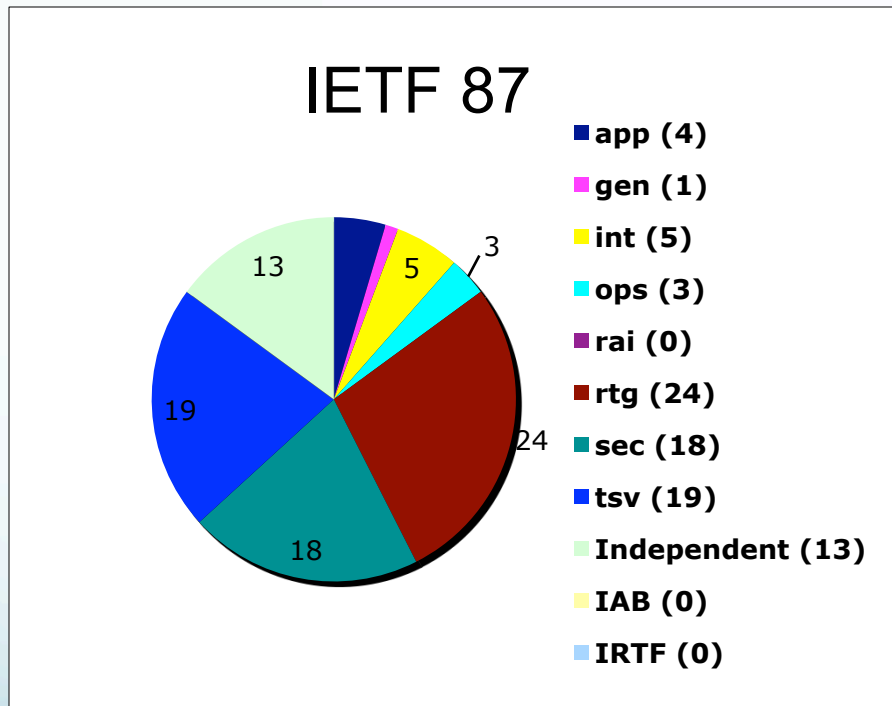

SUBMISSION & PUBLICATION RATE

(1 August – 31 October 2013)

Since IETF 87	Submissions 70	Publications 55 ~1391 pgs
IETF	61	46
Working Group	49	42
Individual - AD Sponsored	12	7
IAB	1	1
IRTF	1	1
Independent	7	4

Annual Subs & Pubs

Total Errata over 8 IETFs

as of 2013-10-31

Reported Errata by Source of RFC

as of 2013-10-31

What's New

- RSS feed of recently published RFCs
 - <http://www.rfc-editor.org/rfcrss.xml>
 - Links to info pages
- Info Pages Updates:
 - Links to IETF IPR disclosures
 - Links to citation libraries (TXT and XML)
- Errata verification pages more standard flow
- Made improvements to search page based on feedback
 - Added "AND" functionality for searching by Title/Keyword (and abstract).
Example: ability to search for RFCs about SIP AND security.
 - Added "This month" and "This year" for quick links under Publication Date.

What's New

“Change of Status” page

http://www.rfc-editor.org/status_changes.php

- Lists each RFC whose status has changed since pub.
- Answers question: How many RFCs have changed status since MM-YYYY.
- Includes link to the Protocol Action or RFC that requested the change.
- Next step: Display this data on info pages and in search results.